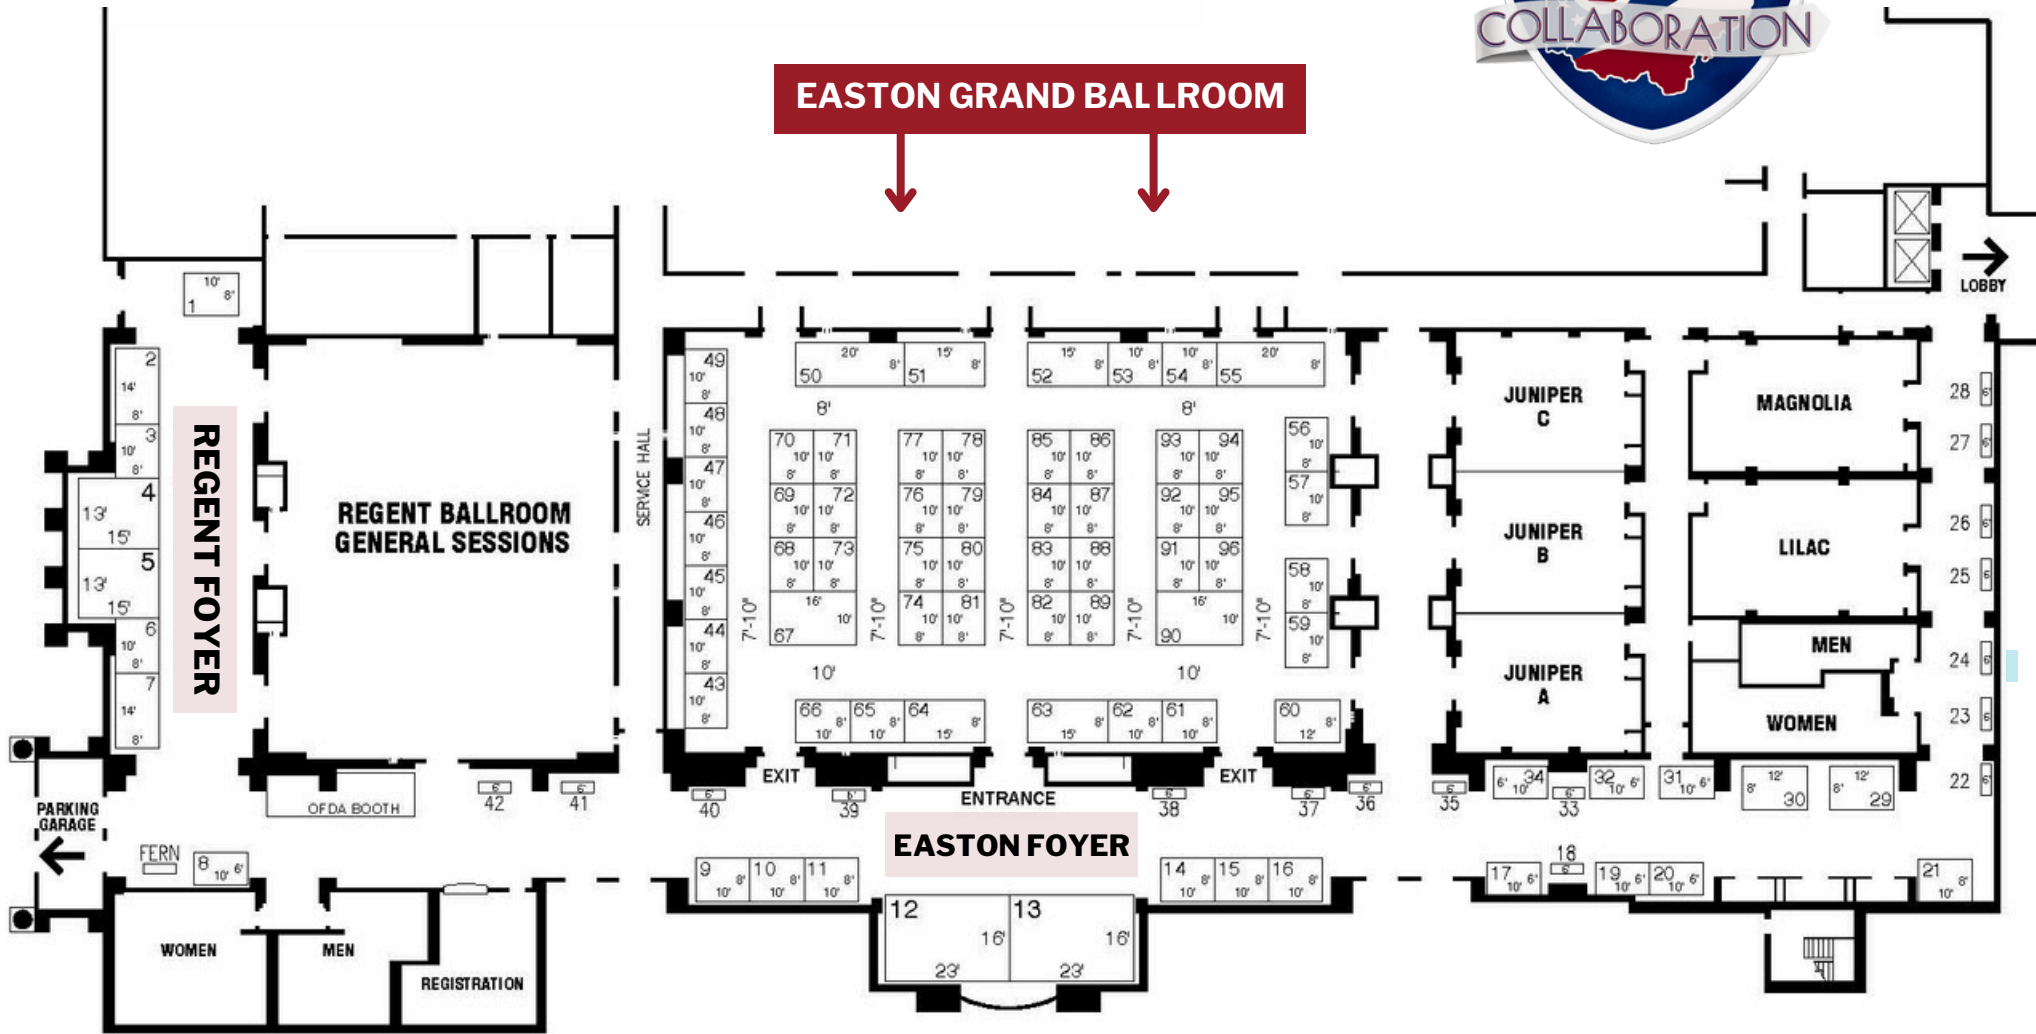

146th OFDA CONVENTION & EXHIBITION

April 28 - 30, 2026
Hilton Columbus at Easton

Hilton Columbus at Easton

Company Name	Booth #	Booth Size	# of Complimentary Registrations
@need	79	8x10 booth	2
Adam Dwyer Funeral Trade, Inc.	21	8x10 booth	2
Affordable Supply Company	82	8x10 booth	2
Air Essentials	94	8x10 booth	2
American Coach Sales	8	8x10 booth	6
American Crematory Equipment Company	76	8x10 booth	2
ASD	81	8x10 booth	2
B&L Cremation Systems Inc	42	Six foot table top display	1
Batesville Casket Company	12	16x23 booth	4
Baxter Burial Vault	91	8x10 booth	2
Behalt Casket Company	59	8x10 booth	2
C&J Financial	86	8x10 booth	2
Champion Company	84	8x10 booth	2
Chicago Cremation Supplies	75	8x10 booth	2
Cincinnati College of Mortuary Science	36	Six foot table top display	1
Cincinnati Equitable Life Insurance Company	64	8x15 booth	3
Clark Grave Vault	74	8x10 booth	2
Contemporary Concepts	3	8x10 booth	2
Digital Marketing Services, LLC	25	Six foot table top display	1
Donate Life Ohio	44	8x10 booth	2
Doric Vault Dealers of Ohio	30	8x12 booth	2
Elevia	10	8x10 booth	2
Express Funeral Funding	61	8x10 booth	2
Federated Fiducial	68	8x10 booth	2
ForensicDx	28	Six foot table top display	1
Foresight	17	6x10 booth	2
Frigid Fluid Co.	87	8x10 booth	2
FT North America (Facultatieve Technologies)	23	Six foot table top display	1
Full Circle Aftercare	54	8x10 booth	2
Funeral Directors Life	15	8x10 booth	2
Funeral Home Gifts	56	8x10 booth	2
funeralOne	55	8x20 booth	3
Gemstone Memorials Inc.	96	8x10 booth	2
Genelyn NorthAmerica	71	8x10 booth	2
Global Atlantic	73	8x10 booth	2
Golden Considerations	38	Six foot table top display	1
Heritage Family	49	8x10 booth	2
Hilton Funeral Supply	70	8x10 booth	2
Homesteaders Life Company	9	8x10 booth	2
Inman Shipping and Travel Plan by Inman	83	8x10 booth	2
Johnson Consulting Group	41	Six foot table top display	1
Kachina Supply Inc	95	8x10 booth	2
Kelco Supply	27	Six foot table top display	1
LCBA	89	8x10 booth	2
Legacy.com	6	8x10 booth	2
Live Oak Bank	80	8x10 booth	2
Matthews Aurora Funeral Solutions/Dodge	13	16x23 booth	4
MorTrack	19	6x10 booth	2
Mortuary Lift Company	40	Six foot table top display	1
Muster Coaches	2	8x14 booth	3
MyBabbo Inc	46	8x10 booth	2